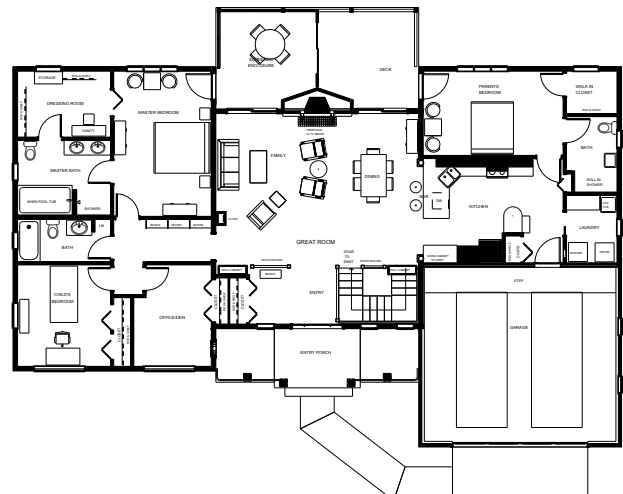

McCain Residence

Description: New Residence, 3,420 SF

Location: Tecumseh, Michigan

Cost: \$420,000

Completed: 2004

McCain Residence

The McCain Residence sits at the edge of a 100 year flood plain at the rear yard. To allow for the Client desired first floor area in the new MBR and New Parents BR, the first floor was cantilevered 3'-8" over the walk-out basement floor at the rear yard side. An actual 100 year floor would come up to the edge of the rear paved patio.